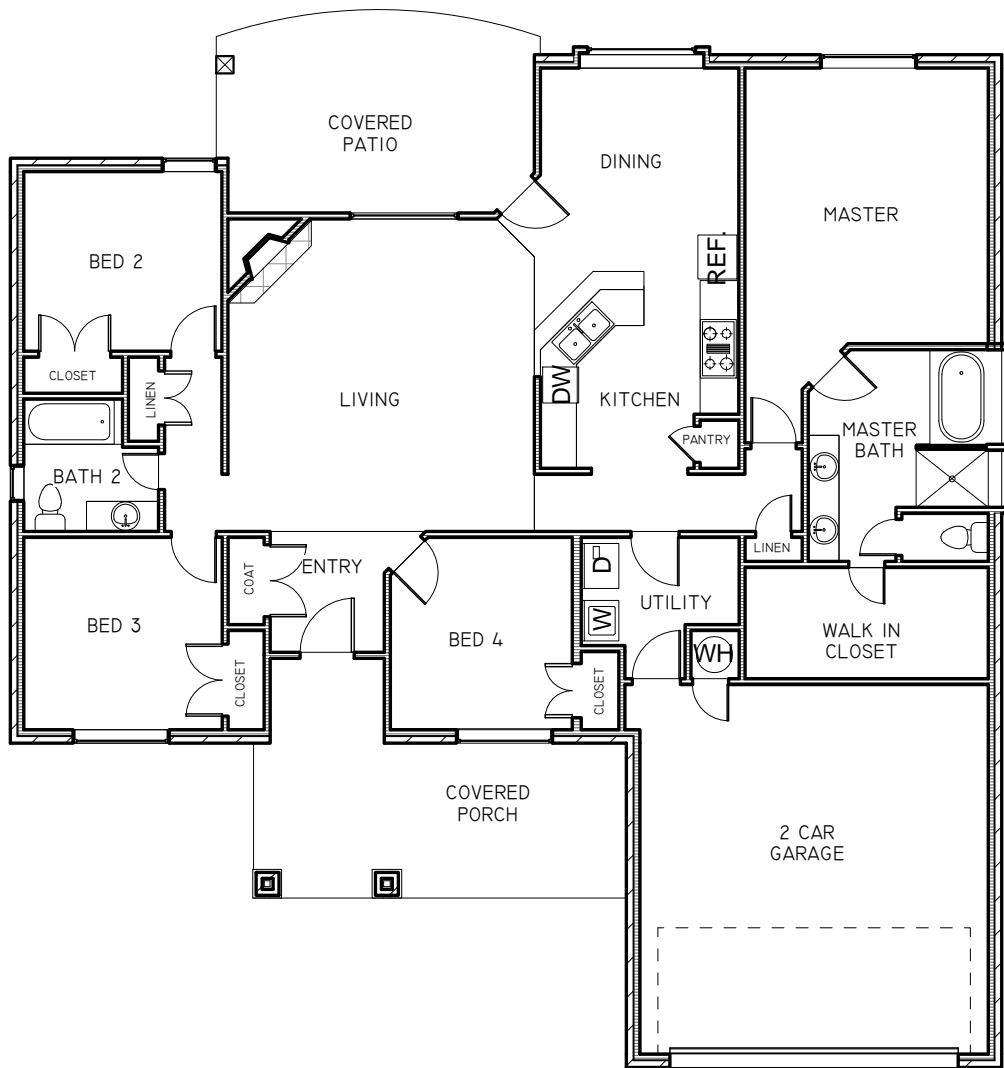

# MILANO

1768 SQFT

[westpoint-homes.com](http://westpoint-homes.com)

405.366.0000

12/13/2017

\* Actual elevations and floor plans may vary from artists rendering. See salesperson for details